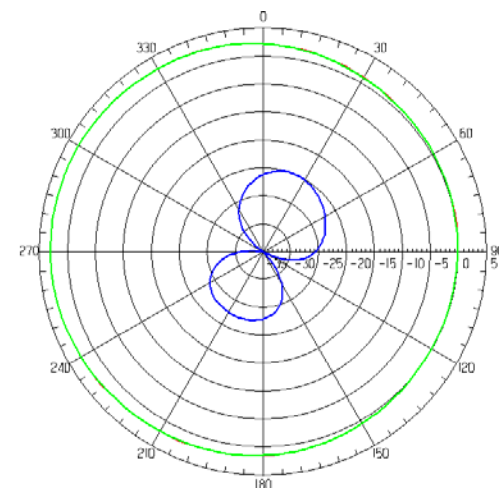

ANTENNA INSTALLATION GUIDE FOR LTA-8025-2G4S3-A1

❖ TYPE A :

BOTTOM SIDE

Peak Gain 2.22 dB
Efficiency 68.32 %

VSWR \ Bandwidth (MHz)	Bandwidth (MHz)
2	20
2.5	30
3	40

XY CUT

XZ CUT

YZ CUT

-  Total
-  Horizontal
-  Vertical

Red	2.2228e+000
Orange	-4.0720e-002
Yellow	-2.3042e+000
Light Green	-4.5678e+000
Green	-6.9313e+000
Dark Green	-9.0948e+000
Cyan	-1.1359e+001
Light Blue	-1.3622e+001
Blue	-1.5885e+001
Dark Blue	-1.8149e+001
Very Dark Blue	-2.0412e+001

❖ TYPE A :

Peak Gain 2.75 dB
 Efficiency 86.41 %

VSWR \ Bandwidth (MHz)	Bandwidth (MHz)
2	70
2.5	90
3	110

XY CUT

XZ CUT

YZ CUT

-  Total
-  Horizontal
-  Vertical

❖ TYPE A :

Peak Gain 3.06 dB
 Efficiency 94.99 %

VSWR \ Bandwidth (MHz)	Bandwidth (MHz)
2	130
2.5	170
3	220

XY CUT

XZ CUT

YZ CUT

-  Total
-  Horizontal
-  Vertical