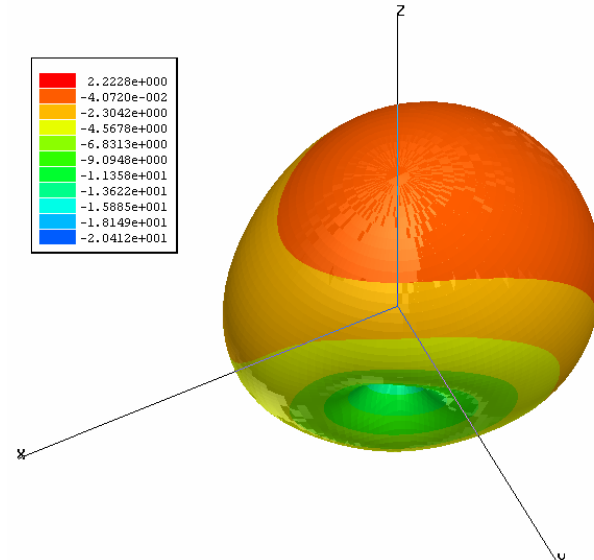

ANTENNA INSTALLATION GUIDE FOR LTA-8025-2G4S3-A1

❖ TYPE A :

BOTTOM SIDE

Peak Gain 2.22 dB
Efficiency 68.32 %

VSWR \ Bandwidth (MHz)	Bandwidth (MHz)
2	20
2.5	30
3	40

XY CUT

XZ CUT

YZ CUT

-  Total
-  Horizontal
-  Vertical

Red	2.2228e+000
Orange	-4.0720e-002
Yellow	-2.3042e+000
Light Green	-4.5678e+000
Green	-6.9313e+000
Dark Green	-9.0948e+000
Cyan	-1.1359e+001
Light Blue	-1.3622e+001
Blue	-1.5885e+001
Dark Blue	-1.8149e+001
Very Dark Blue	-2.0412e+001

❖ TYPE A :

Peak Gain 2.75 dB
 Efficiency 86.41 %

VSWR \ Bandwidth (MHz)	Bandwidth (MHz)
2	70
2.5	90
3	110

XY CUT

XZ CUT

YZ CUT

-  Total
-  Horizontal
-  Vertical

❖ TYPE A :

Peak Gain 3.06 dB
 Efficiency 94.99 %

VSWR \ Bandwidth (MHz)	Bandwidth (MHz)
2	130
2.5	170
3	220

XY CUT

XZ CUT

YZ CUT

-  Total
-  Horizontal
-  Vertical