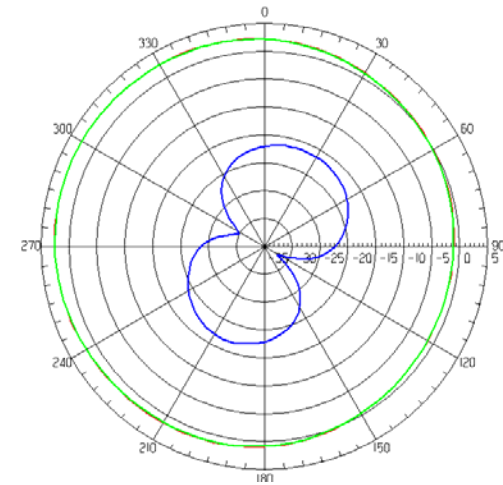

ANTENNA INSTALLATION GUIDE FOR LTA-8025-2G4S3-A1

❖ TYPE A :

BOTTOM SIDE

Peak Gain 2.22 dB
Efficiency 68.32 %

VSWR \ Bandwidth (MHz)	Bandwidth (MHz)
2	20
2.5	30
3	40

XY CUT

XZ CUT

YZ CUT

-  Total
-  Horizontal
-  Vertical

Red	2.2228e+000
Orange	-4.0720e-002
Yellow	-2.3042e+000
Light Green	-4.5678e+000
Green	-6.9313e+000
Dark Green	-9.0948e+000
Cyan	-1.1359e+001
Light Blue	-1.3622e+001
Blue	-1.5885e+001
Dark Blue	-1.8149e+001
Very Dark Blue	-2.0412e+001

❖ TYPE A :

Peak Gain 2.75 dB
 Efficiency 86.41 %

VSWR \ Bandwidth (MHz)	Bandwidth (MHz)
2	70
2.5	90
3	110

XY CUT

XZ CUT

YZ CUT

-  Total
-  Horizontal
-  Vertical

❖ TYPE A :

Peak Gain 3.06 dB
 Efficiency 94.99 %

VSWR \ Bandwidth (MHz)	Bandwidth (MHz)
2	130
2.5	170
3	220

XY CUT

XZ CUT

YZ CUT

-  Total
-  Horizontal
-  Vertical