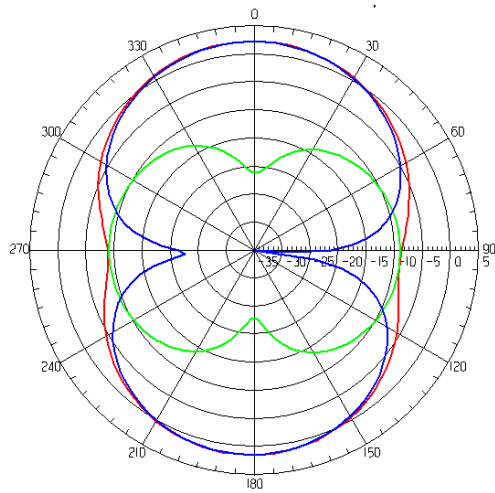

ANTENNA INSTALLATION GUIDE FOR LTA-8025-2G4S3-A1

❖ TYPE A :

BOTTOM SIDE

Peak Gain 2.22 dB
Efficiency 68.32 %

VSWR \ Bandwidth (MHz)	Bandwidth (MHz)
2	20
2.5	30
3	40

XY CUT

XZ CUT

YZ CUT

-  Total
-  Horizontal
-  Vertical

Red	2.2228e+000
Orange	-4.0720e-002
Yellow	-2.3042e+000
Light Green	-4.5678e+000
Green	-6.9313e+000
Dark Green	-9.0948e+000
Cyan	-1.1359e+001
Light Blue	-1.3622e+001
Blue	-1.5885e+001
Dark Blue	-1.8149e+001
Very Dark Blue	-2.0412e+001

❖ TYPE A :

Peak Gain 2.75 dB
 Efficiency 86.41 %

VSWR \ Bandwidth (MHz)	Bandwidth (MHz)
2	70
2.5	90
3	110

XY CUT

XZ CUT

YZ CUT

-  Total
-  Horizontal
-  Vertical

❖ TYPE A :

Peak Gain 3.06 dB
 Efficiency 94.99 %

VSWR \ Bandwidth (MHz)	Bandwidth (MHz)
2	130
2.5	170
3	220

XY CUT

XZ CUT

YZ CUT

-  Total
-  Horizontal
-  Vertical