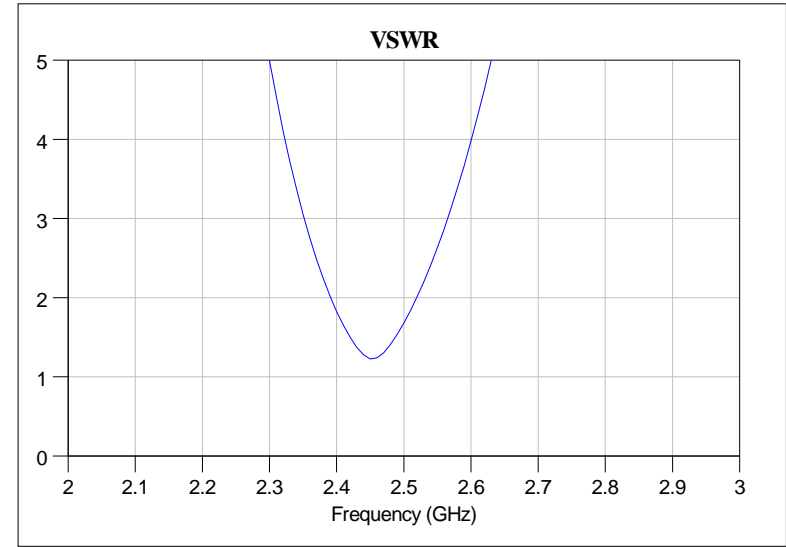

ANTENNA INSTALLATION GUIDE FOR LTA-8025-2G4S3-A1

❖ TYPE A :

BOTTOM SIDE

Peak Gain 2.22 dB
Efficiency 68.32 %

VSWR \ Bandwidth (MHz)	Bandwidth (MHz)
2	20
2.5	30
3	40

XY CUT

XZ CUT

YZ CUT

-  Total
-  Horizontal
-  Vertical

Red	2.2228e+000
Orange	-4.0720e-002
Yellow	-2.3042e+000
Light Green	-4.5678e+000
Green	-6.9313e+000
Dark Green	-9.0948e+000
Cyan	-1.1359e+001
Light Blue	-1.3622e+001
Blue	-1.5885e+001
Dark Blue	-1.8149e+001
Very Dark Blue	-2.0412e+001

❖ TYPE A :

Peak Gain 2.75 dB
 Efficiency 86.41 %

VSWR \ Bandwidth (MHz)	Bandwidth (MHz)
2	70
2.5	90
3	110

XY CUT

XZ CUT

YZ CUT

-  Total
-  Horizontal
-  Vertical

❖ TYPE A :

Peak Gain 3.06 dB
 Efficiency 94.99 %

VSWR \ Bandwidth (MHz)	Bandwidth (MHz)
2	130
2.5	170
3	220

XY CUT

XZ CUT

YZ CUT

-  Total
-  Horizontal
-  Vertical