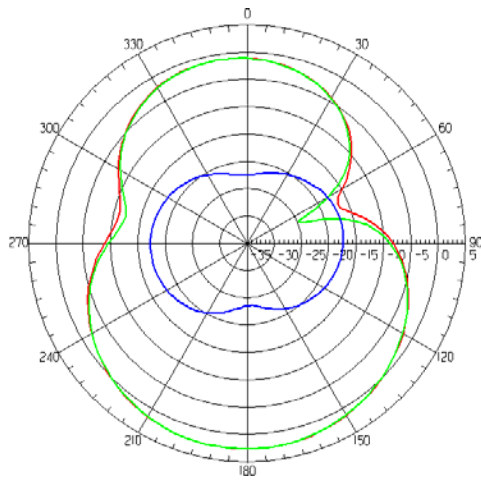

ANTENNA INSTALLATION GUIDE FOR LTA-8025-2G4S3-A1

❖ TYPE A :

BOTTOM SIDE

Peak Gain 2.22 dB
Efficiency 68.32 %

VSWR \ Bandwidth (MHz)	Bandwidth (MHz)
2	20
2.5	30
3	40

XY CUT

XZ CUT

YZ CUT

-  Total
-  Horizontal
-  Vertical

Red	2.2228e+000
Orange	-4.0720e-002
Yellow	-2.3042e+000
Light Green	-4.5678e+000
Green	-6.9313e+000
Dark Green	-9.0948e+000
Cyan	-1.1359e+001
Light Blue	-1.3622e+001
Blue	-1.5885e+001
Dark Blue	-1.8149e+001
Very Dark Blue	-2.0412e+001

❖ TYPE A :

Peak Gain 2.75 dB
 Efficiency 86.41 %

VSWR \ Bandwidth (MHz)	Bandwidth (MHz)
2	70
2.5	90
3	110

XY CUT

XZ CUT

YZ CUT

-  Total
-  Horizontal
-  Vertical

❖ TYPE A :

Peak Gain 3.06 dB
 Efficiency 94.99 %

VSWR \ Bandwidth (MHz)	Bandwidth (MHz)
2	130
2.5	170
3	220

XY CUT

XZ CUT

YZ CUT

-  Total
-  Horizontal
-  Vertical