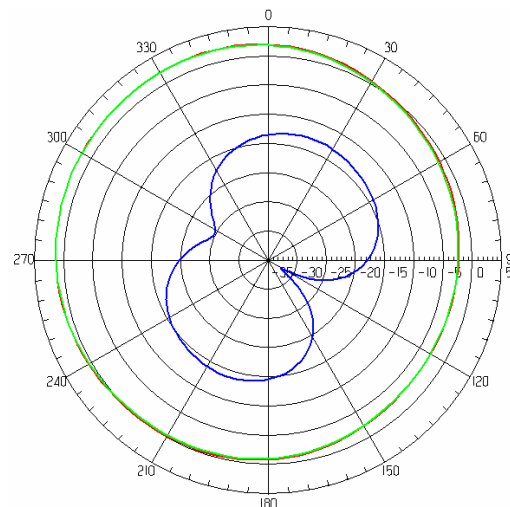

ANTENNA INSTALLATION GUIDE FOR LTA-8025-2G4S3-A1

❖ TYPE A :

BOTTOM SIDE

Peak Gain 2.22 dB
Efficiency 68.32 %

VSWR \ Bandwidth (MHz)	Bandwidth (MHz)
2	20
2.5	30
3	40

XY CUT

XZ CUT

YZ CUT

-  Total
-  Horizontal
-  Vertical

Red	2.2228e+000
Orange	-4.0720e-002
Yellow	-2.3042e+000
Light Green	-4.5678e+000
Green	-6.9313e+000
Dark Green	-9.0948e+000
Cyan	-1.1359e+001
Light Blue	-1.3622e+001
Blue	-1.5885e+001
Dark Blue	-1.8149e+001
Very Dark Blue	-2.0412e+001

❖ TYPE A :

Peak Gain 2.75 dB
 Efficiency 86.41 %

VSWR \ Bandwidth (MHz)	Bandwidth (MHz)
2	70
2.5	90
3	110

XY CUT

XZ CUT

YZ CUT

-  Total
-  Horizontal
-  Vertical

❖ TYPE A :

Peak Gain 3.06 dB
 Efficiency 94.99 %

VSWR \ Bandwidth (MHz)	Bandwidth (MHz)
2	130
2.5	170
3	220

XY CUT

XZ CUT

YZ CUT

-  Total
-  Horizontal
-  Vertical