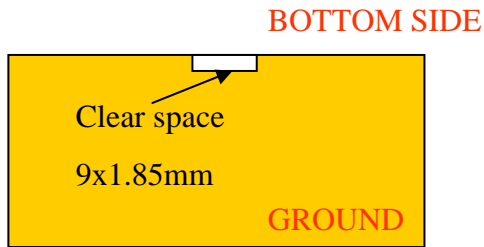

ANTENNA INSTALLATION GUIDE FOR LTA-8025-2G4S3-A1

❖ TYPE A :

BOTTOM SIDE

Peak Gain 2.22 dB
Efficiency 68.32 %

VSWR \ Bandwidth (MHz)	Bandwidth (MHz)
2	20
2.5	30
3	40

XY CUT

XZ CUT

YZ CUT

❖ TYPE A :

Peak Gain 2.75 dB
 Efficiency 86.41 %

VSWR \ Bandwidth (MHz)	Bandwidth (MHz)
2	70
2.5	90
3	110

XY CUT

XZ CUT

YZ CUT

-  Total
-  Horizontal
-  Vertical

❖ TYPE A :