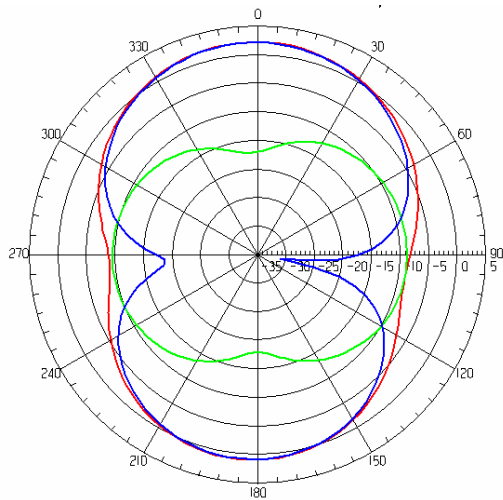

ANTENNA INSTALLATION GUIDE FOR LTA-8025-2G4S3-A1

❖ TYPE A :

BOTTOM SIDE

Peak Gain 2.22 dB
Efficiency 68.32 %

VSWR \ Bandwidth (MHz)	Bandwidth (MHz)
2	20
2.5	30
3	40

XY CUT

XZ CUT

YZ CUT

-  Total
-  Horizontal
-  Vertical

Red	2.2228e+000
Orange	-4.0720e-002
Yellow	-2.3042e+000
Light Green	-4.5678e+000
Green	-6.9313e+000
Dark Green	-9.0948e+000
Cyan	-1.1359e+001
Light Blue	-1.3622e+001
Blue	-1.5885e+001
Dark Blue	-1.8149e+001
Very Dark Blue	-2.0412e+001

❖ TYPE A :

Peak Gain 2.75 dB
 Efficiency 86.41 %

VSWR \ Bandwidth (MHz)	Bandwidth (MHz)
2	70
2.5	90
3	110

XY CUT

XZ CUT

YZ CUT

-  Total
-  Horizontal
-  Vertical

❖ TYPE A :

Peak Gain 3.06 dB
 Efficiency 94.99 %

VSWR \ Bandwidth (MHz)	Bandwidth (MHz)
2	130
2.5	170
3	220

XY CUT

XZ CUT

YZ CUT

-  Total
-  Horizontal
-  Vertical