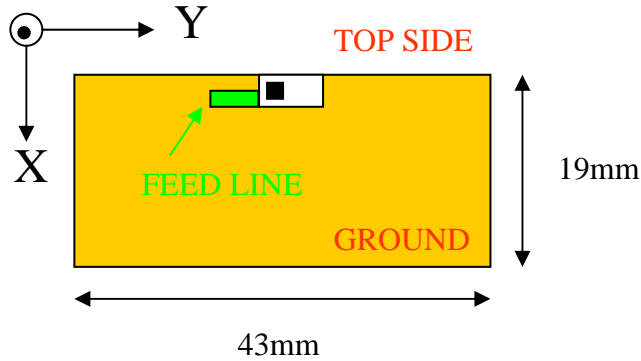

ANTENNA INSTALLATION GUIDE FOR LTA-8025-2G4S3-A1

❖ TYPE A :

BOTTOM SIDE

Peak Gain 2.22 dB
Efficiency 68.32 %

VSWR \ Bandwidth (MHz)	Bandwidth (MHz)
2	20
2.5	30
3	40

XY CUT

XZ CUT

YZ CUT

❖ TYPE A :

Peak Gain 2.75 dB
 Efficiency 86.41 %

VSWR \ Bandwidth (MHz)	Bandwidth (MHz)
2	70
2.5	90
3	110

XY CUT

XZ CUT

YZ CUT

-  Total
-  Horizontal
-  Vertical

❖ TYPE A :

Peak Gain 3.06 dB
 Efficiency 94.99 %

VSWR \ Bandwidth (MHz)	Bandwidth (MHz)
2	130
2.5	170
3	220

XY CUT

XZ CUT

YZ CUT

-  Total
-  Horizontal
-  Vertical