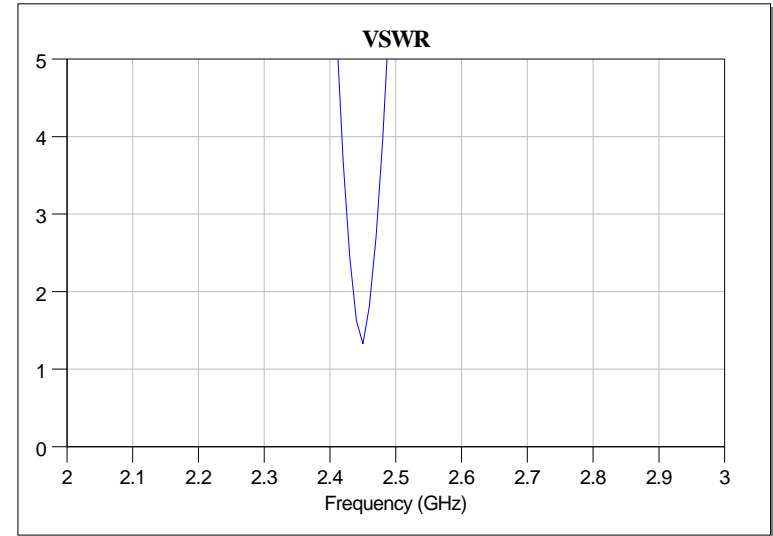

ANTENNA INSTALLATION GUIDE FOR LTA-8025-2G4S3-A1

❖ TYPE A :

BOTTOM SIDE

Peak Gain 2.22 dB
Efficiency 68.32 %

VSWR \ Bandwidth (MHz)	Bandwidth (MHz)
2	20
2.5	30
3	40

XY CUT

XZ CUT

YZ CUT

-  Total
-  Horizontal
-  Vertical

Red	2.2228e+000
Orange	-4.0720e-002
Yellow	-2.3042e+000
Light Green	-4.5678e+000
Green	-6.9313e+000
Dark Green	-9.0948e+000
Cyan	-1.1359e+001
Light Blue	-1.3622e+001
Blue	-1.5885e+001
Dark Blue	-1.8149e+001
Very Dark Blue	-2.0412e+001

❖ TYPE A :

Peak Gain 2.75 dB
 Efficiency 86.41 %

VSWR \ Bandwidth (MHz)	Bandwidth (MHz)
2	70
2.5	90
3	110

XY CUT

XZ CUT

YZ CUT

-  Total
-  Horizontal
-  Vertical

❖ TYPE A :

Peak Gain 3.06 dB
 Efficiency 94.99 %

VSWR \ Bandwidth (MHz)	Bandwidth (MHz)
2	130
2.5	170
3	220

XY CUT

XZ CUT

YZ CUT

-  Total
-  Horizontal
-  Vertical