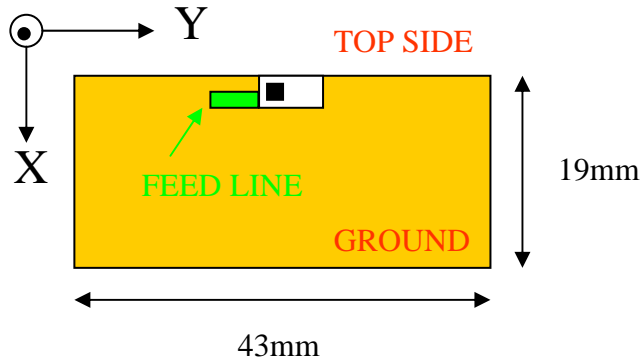

ANTENNA INSTALLATION GUIDE FOR LTA-8025-2G4S3-A1

❖ TYPE A :

BOTTOM SIDE

Peak Gain 2.22 dB
Efficiency 68.32 %

VSWR \ Bandwidth (MHz)	Bandwidth (MHz)
2	20
2.5	30
3	40

XY CUT

XZ CUT

YZ CUT

❖ TYPE A :

Peak Gain 2.75 dB
 Efficiency 86.41 %

VSWR \ Bandwidth (MHz)	Bandwidth (MHz)
2	70
2.5	90
3	110

XY CUT

XZ CUT

YZ CUT

-  Total
-  Horizontal
-  Vertical

❖ TYPE A :

Peak Gain 3.06 dB
 Efficiency 94.99 %

VSWR \ Bandwidth (MHz)	Bandwidth (MHz)
2	130
2.5	170
3	220

XY CUT

XZ CUT

YZ CUT

-  Total
-  Horizontal
-  Vertical