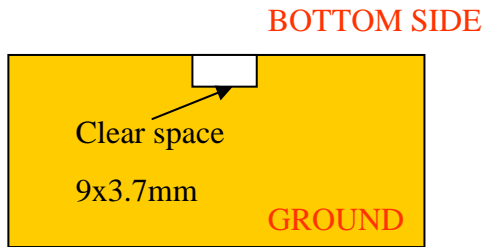

ANTENNA INSTALLATION GUIDE FOR LTA-8025-2G4S3-A1

❖ TYPE A :

BOTTOM SIDE

Peak Gain 2.22 dB
Efficiency 68.32 %

VSWR \ Bandwidth (MHz)	Bandwidth (MHz)
2	20
2.5	30
3	40

XY CUT

XZ CUT

YZ CUT

❖ TYPE A :

Peak Gain 2.75 dB
 Efficiency 86.41 %

VSWR \ Bandwidth (MHz)	Bandwidth (MHz)
2	70
2.5	90
3	110

XY CUT

XZ CUT

YZ CUT

-  Total
-  Horizontal
-  Vertical

❖ TYPE A :

Peak Gain 3.06 dB
 Efficiency 94.99 %

VSWR \ Bandwidth (MHz)	Bandwidth (MHz)
2	130
2.5	170
3	220

XY CUT

XZ CUT

YZ CUT

-  Total
-  Horizontal
-  Vertical