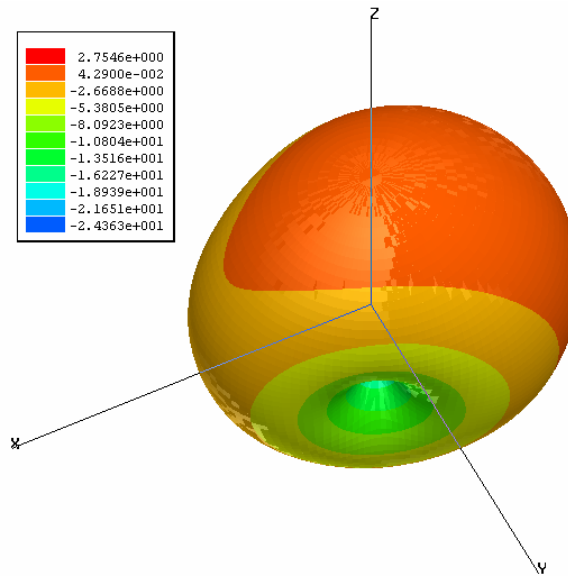

ANTENNA INSTALLATION GUIDE FOR LTA-8025-2G4S3-A1

❖ TYPE A :

BOTTOM SIDE

Peak Gain 2.22 dB
Efficiency 68.32 %

VSWR \ Bandwidth (MHz)	Bandwidth (MHz)
2	20
2.5	30
3	40

XY CUT

XZ CUT

YZ CUT

-  Total
-  Horizontal
-  Vertical

Red	2.2228e+000
Orange	-4.0720e-002
Yellow	-2.3042e+000
Light Green	-4.5678e+000
Green	-6.9313e+000
Dark Green	-9.0948e+000
Cyan	-1.1359e+001
Light Blue	-1.3622e+001
Blue	-1.5885e+001
Dark Blue	-1.8149e+001
Very Dark Blue	-2.0412e+001

❖ TYPE A :

Peak Gain 2.75 dB
 Efficiency 86.41 %

VSWR \ Bandwidth (MHz)	Bandwidth (MHz)
2	70
2.5	90
3	110

XY CUT

XZ CUT

YZ CUT

-  Total
-  Horizontal
-  Vertical

❖ TYPE A :

Peak Gain 3.06 dB
 Efficiency 94.99 %

VSWR \ Bandwidth (MHz)	Bandwidth (MHz)
2	130
2.5	170
3	220

XY CUT

XZ CUT

YZ CUT

-  Total
-  Horizontal
-  Vertical