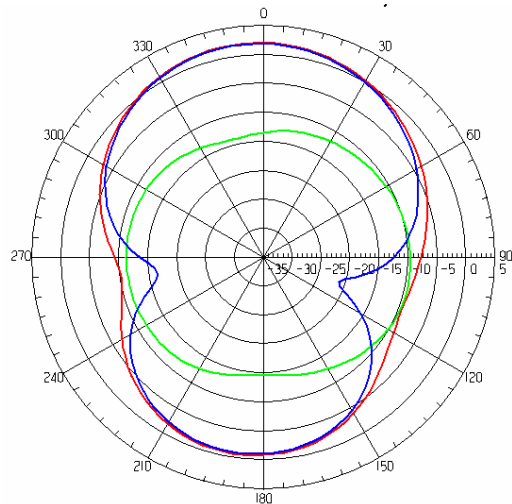

ANTENNA INSTALLATION GUIDE FOR LTA-8025-2G4S3-A1

❖ TYPE A :

BOTTOM SIDE

Peak Gain 2.22 dB
Efficiency 68.32 %

VSWR \ Bandwidth (MHz)	Bandwidth (MHz)
2	20
2.5	30
3	40

XY CUT

XZ CUT

YZ CUT

-  Total
-  Horizontal
-  Vertical

Red	2.2228e+000
Orange	-4.0720e-002
Yellow	-2.3042e+000
Light Green	-4.5678e+000
Green	-6.9313e+000
Dark Green	-9.0948e+000
Cyan	-1.1359e+001
Light Blue	-1.3622e+001
Blue	-1.5885e+001
Dark Blue	-1.8149e+001
Very Dark Blue	-2.0412e+001

❖ TYPE A :

Peak Gain 2.75 dB
 Efficiency 86.41 %

VSWR \ Bandwidth (MHz)	Bandwidth (MHz)
2	70
2.5	90
3	110

XY CUT

XZ CUT

YZ CUT

-  Total
-  Horizontal
-  Vertical

❖ TYPE A :

Peak Gain 3.06 dB
 Efficiency 94.99 %

VSWR \ Bandwidth (MHz)	Bandwidth (MHz)
2	130
2.5	170
3	220

XY CUT

XZ CUT

YZ CUT

-  Total
-  Horizontal
-  Vertical