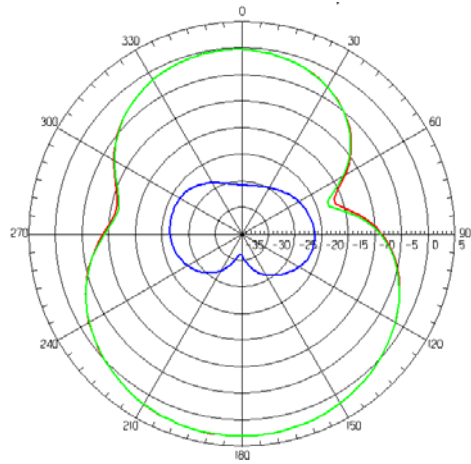

ANTENNA INSTALLATION GUIDE FOR LTA-8025-2G4S3-A1

❖ TYPE A :

BOTTOM SIDE

Peak Gain 2.22 dB
Efficiency 68.32 %

VSWR \ Bandwidth (MHz)	Bandwidth (MHz)
2	20
2.5	30
3	40

XY CUT

XZ CUT

YZ CUT

-  Total
-  Horizontal
-  Vertical

Red	2.2228e+000
Orange	-4.0720e-002
Yellow	-2.3042e+000
Light Green	-4.5678e+000
Green	-6.9313e+000
Dark Green	-9.0948e+000
Cyan	-1.1359e+001
Light Blue	-1.3622e+001
Blue	-1.5885e+001
Dark Blue	-1.8149e+001
Very Dark Blue	-2.0412e+001

❖ TYPE A :

Peak Gain 2.75 dB
 Efficiency 86.41 %

VSWR \ Bandwidth (MHz)	Bandwidth (MHz)
2	70
2.5	90
3	110

XY CUT

XZ CUT

YZ CUT

-  Total
-  Horizontal
-  Vertical

❖ TYPE A :

Peak Gain 3.06 dB
 Efficiency 94.99 %

VSWR \ Bandwidth (MHz)	Bandwidth (MHz)
2	130
2.5	170
3	220

XY CUT

XZ CUT

YZ CUT

-  Total
-  Horizontal
-  Vertical