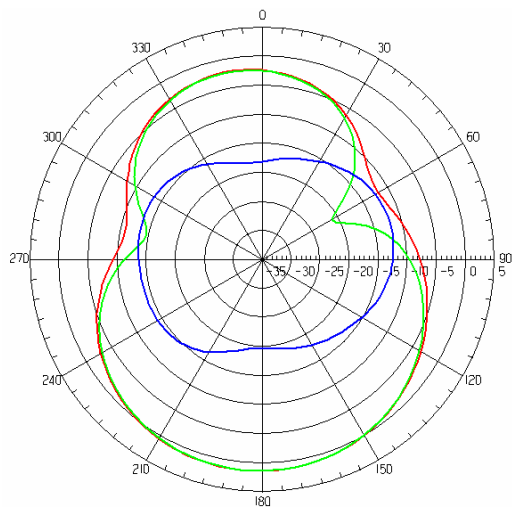

ANTENNA INSTALLATION GUIDE FOR LTA-8025-2G4S3-A1

❖ TYPE A :

BOTTOM SIDE

Peak Gain 2.22 dB
Efficiency 68.32 %

VSWR \ Bandwidth (MHz)	Bandwidth (MHz)
2	20
2.5	30
3	40

XY CUT

XZ CUT

YZ CUT

-  Total
-  Horizontal
-  Vertical

Red	2.2228e+000
Orange	-4.0720e-002
Yellow	-2.3042e+000
Light Green	-4.5678e+000
Green	-6.9313e+000
Dark Green	-9.0948e+000
Cyan	-1.1359e+001
Light Blue	-1.3622e+001
Blue	-1.5885e+001
Dark Blue	-1.8149e+001
Very Dark Blue	-2.0412e+001

❖ TYPE A :

Peak Gain 2.75 dB
 Efficiency 86.41 %

VSWR \ Bandwidth (MHz)	Bandwidth (MHz)
2	70
2.5	90
3	110

XY CUT

XZ CUT

YZ CUT

-  Total
-  Horizontal
-  Vertical

❖ TYPE A :

Peak Gain 3.06 dB
 Efficiency 94.99 %

VSWR \ Bandwidth (MHz)	Bandwidth (MHz)
2	130
2.5	170
3	220

XY CUT

XZ CUT

YZ CUT

-  Total
-  Horizontal
-  Vertical