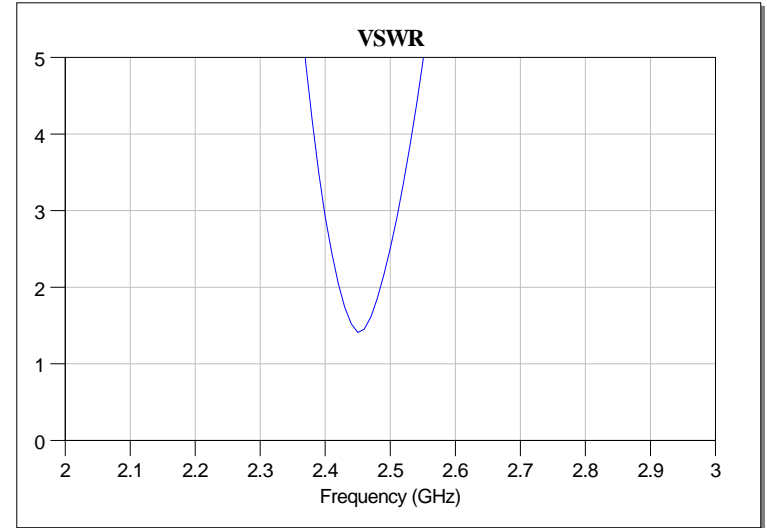

ANTENNA INSTALLATION GUIDE FOR LTA-8025-2G4S3-A1

❖ TYPE A :

BOTTOM SIDE

Peak Gain 2.22 dB
Efficiency 68.32 %

VSWR \ Bandwidth (MHz)	Bandwidth (MHz)
2	20
2.5	30
3	40

XY CUT

XZ CUT

YZ CUT

-  Total
-  Horizontal
-  Vertical

Red	2.2228e+000
Orange	-4.0720e-002
Yellow	-2.3042e+000
Light Green	-4.5678e+000
Green	-6.9313e+000
Dark Green	-9.0948e+000
Cyan	-1.1359e+001
Light Blue	-1.3622e+001
Blue	-1.5885e+001
Dark Blue	-1.8149e+001
Very Dark Blue	-2.0412e+001

❖ TYPE A :

Peak Gain 2.75 dB
 Efficiency 86.41 %

VSWR \ Bandwidth (MHz)	Bandwidth (MHz)
2	70
2.5	90
3	110

XY CUT

XZ CUT

YZ CUT

-  Total
-  Horizontal
-  Vertical

❖ TYPE A :

Peak Gain 3.06 dB
 Efficiency 94.99 %

VSWR \ Bandwidth (MHz)	Bandwidth (MHz)
2	130
2.5	170
3	220

XY CUT

XZ CUT

YZ CUT

-  Total
-  Horizontal
-  Vertical